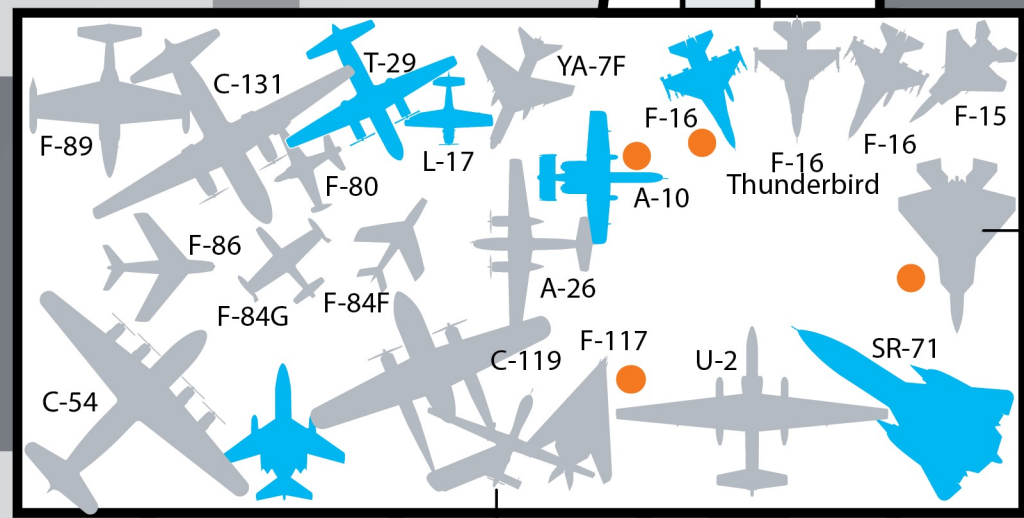

NO ACCESS
through this gate

CHECK IN:
• No large bags

• Hill AFB Units
• Air Force Band
• Vendors
• Food Trucks
• Eating Area
• First Aid
• Lost Child Station

NO ACCESS
through this gate

Hadley Gallery

L.S. Skaggs Gallery

Lindquist Stewart Gallery

● COME CHAT WITH
AIRCRAFT SPECIALISTS!

OPEN AIRCRAFT
are indicated in light blue

ALL GUEST PARKING
• Northrop Grumman Parking Lot
• Public Shuttles start @ 8:00 am

Museum Map