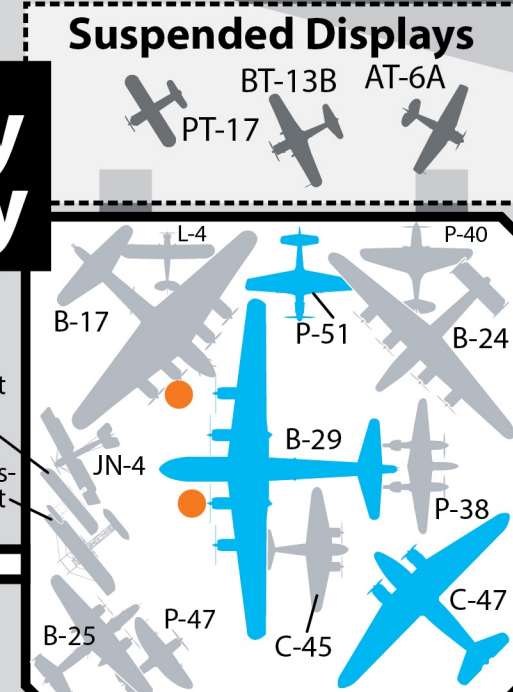

NO ACCESS
through this gate

CHECK IN:
• No large bags

• Hill AFB Units
• Air Force Band
• Vendors
• Food Trucks
• Eating Area
• First Aid
• Lost Child Station

NO ACCESS
through this gate

Hadley Gallery

L.S. Skaggs Gallery

Lindquist Stewart Gallery

● COME CHAT WITH
AIRCRAFT SPECIALISTS!

OPEN AIRCRAFT
are indicated in light blue

ALL GUEST PARKING
• Northrop Grumman Parking Lot
• Public Shuttles start @ 8:00 am

Museum Map