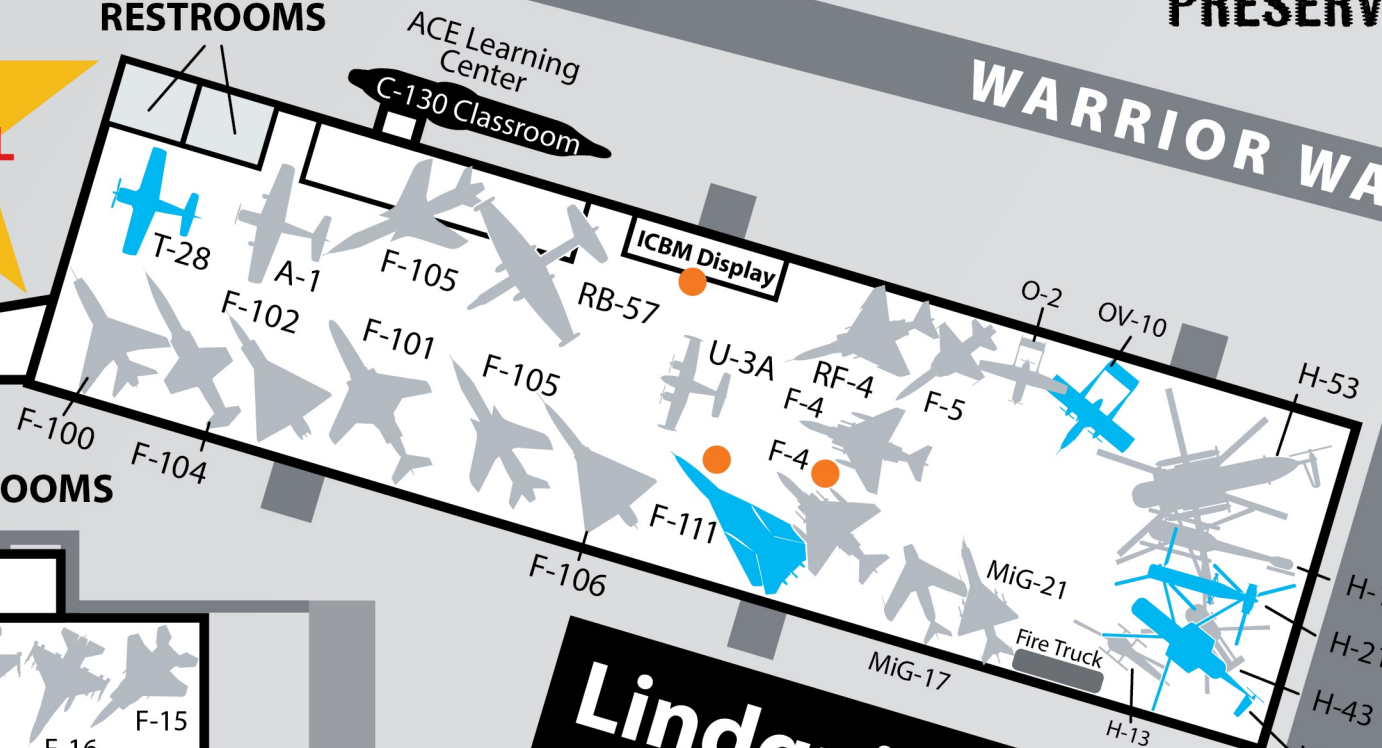

NO ACCESS
through this gate

CHECK IN:
• No large bags

• Hill AFB Units
• Air Force Band
• Vendors
• Food Trucks
• Eating Area
• First Aid
• Lost Child Station

NO ACCESS
through this gate

Hadley Gallery

L.S. Skaggs Gallery

Lindquist Stewart Gallery

● COME CHAT WITH
AIRCRAFT SPECIALISTS!

OPEN AIRCRAFT
are indicated in light blue

ALL GUEST PARKING
• Northrop Grumman Parking Lot
• Public Shuttles start @ 8:00 am

Museum Map